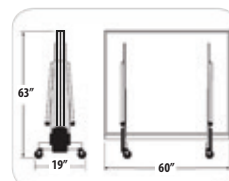

Many of our Institutional and Professional level tables have adjustable feet. This will ensure that the table is level, even when the floor is not.

ACCESSORY HOLDER

Some models feature a convenient accessory holder that is integrated into the frame of the table. It will accommodate multiple rackets and balls. This system also allows the net to remain attached to the table during play as well as in the storage position.

DIMENSIONS

Measure your intended playing area before ordering a table. In the play position, the table measures 9' long by 5' wide. The net brackets will add approximately 1' to the width of the table. An additional 5' on each side of the table will allow a comfortable distance for play. Storage height will vary, so be sure to check the product descriptions for more information.