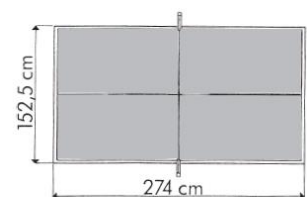

## Fiche technique

Outdoor: 98 kg

Outdoor: 84 kg

PLAY-BACK

Norme EN 14468-1 (classe B)

	<b>OUTDOOR</b>
<b>REFERENCE</b>	
<b>Models</b>	540 M
<b>Colours of tops</b>	Grey 125 607
<b>Use</b>	Outdoor
<b>PLAYING QUALITY</b>	
<b>Thickness table top</b>	7 mm
<b>Coating</b>	MATTOP
<b>Adjustable net</b>	Tension – Height (with advance net kit)
<b>TABLETOP DURABILITY</b>	
<b>Playing surface</b>	Resin laminate Ultra-durable
<b>Frame surface</b>	Aluzinc Outdoor Ultra-durable
<b>SAFETY</b>	
<b>Compact Technology</b>	Yes
<b>Locking system</b>	DSI
<b>Locking points</b>	16 points
<b>STABILITY - ROBUTNESS</b>	
<b>Frame height</b>	60 mm
<b>Leg type</b>	Arched
<b>Leg dimensions</b>	120 x 60 mm
<b>Adjustable leg pad</b>	Ø 120 mm
<b>Wheels type</b>	Special Outdoor (Double wheels Oversize)
<b>EQUIPMENT – ERGONOMICS - MANOEUVRABILITY</b>	
<b>Wheelchair play</b>	Yes
<b>Wheels (thickness x diameter)</b>	32 mm x 200 mm
<b>Net type</b>	Steel fixed
<b>POIDS - DIMENSIONS</b>	
<b>Table weight</b>	84 kg
<b>Packaged weight</b>	98 kg
<b>Playing dimensions</b>	2740 x 1525 x 760 mm
<b>GUARANTEE</b>	
<b>Guarantee</b>	10 years
<b>Approval</b>	FFTT LEISURE
<b>Category (European Standards)</b>	EN 14468-1 – CLASSE B