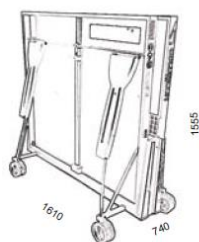

## Fiche technique

Outdoor: 98 kg

Outdoor: 84 kg

PLAY-BACK

Norme EN 14468-1 (classe B)

	<b>OUTDOOR</b>
<b>REFERENCE</b>	
<b>Models</b>	540 M
<b>Colours of tops</b>	Grey 125 607
<b>Use</b>	Outdoor
<b>PLAYING QUALITY</b>	
<b>Thickness table top</b>	7 mm
<b>Coating</b>	MATTOP
<b>Adjustable net</b>	Tension – Height (with advance net kit)
<b>TABLETOP DURABILITY</b>	
<b>Playing surface</b>	Resin laminate Ultra-durable
<b>Frame surface</b>	Aluzinc Outdoor Ultra-durable
<b>SAFETY</b>	
<b>Compact Technology</b>	Yes
<b>Locking system</b>	DSI
<b>Locking points</b>	16 points
<b>STABILITY - ROBUTNESS</b>	
<b>Frame height</b>	60 mm
<b>Leg type</b>	Arched
<b>Leg dimensions</b>	120 x 60 mm
<b>Adjustable leg pad</b>	Ø 120 mm
<b>Wheels type</b>	Special Outdoor (Double wheels Oversize)
<b>EQUIPMENT – ERGONOMICS - MANOEUVRABILITY</b>	
<b>Wheelchair play</b>	Yes
<b>Wheels (thickness x diameter)</b>	32 mm x 200 mm
<b>Net type</b>	Steel fixed
<b>POIDS - DIMENSIONS</b>	
<b>Table weight</b>	84 kg
<b>Packaged weight</b>	98 kg
<b>Playing dimensions</b>	2740 x 1525 x 760 mm
<b>GUARANTEE</b>	
<b>Guarantee</b>	10 years
<b>Approval</b>	FFTT LEISURE
<b>Category (European Standards)</b>	EN 14468-1 – CLASSE B