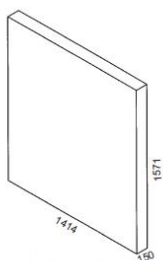

## Fiche technique

Outdoor: 98 kg

Outdoor: 84 kg

PLAY-BACK

Norme EN 14468-1 (classe B)

	<b>OUTDOOR</b>
<b>REFERENCE</b>	
<b>Models</b>	540 M
<b>Colours of tops</b>	Grey 125 607
<b>Use</b>	Outdoor
<b>PLAYING QUALITY</b>	
<b>Thickness table top</b>	7 mm
<b>Coating</b>	MATTOP
<b>Adjustable net</b>	Tension – Height (with advance net kit)
<b>TABLETOP DURABILITY</b>	
<b>Playing surface</b>	Resin laminate Ultra-durable
<b>Frame surface</b>	Aluzinc Outdoor Ultra-durable
<b>SAFETY</b>	
<b>Compact Technology</b>	Yes
<b>Locking system</b>	DSI
<b>Locking points</b>	16 points
<b>STABILITY - ROBUTNESS</b>	
<b>Frame height</b>	60 mm
<b>Leg type</b>	Arched
<b>Leg dimensions</b>	120 x 60 mm
<b>Adjustable leg pad</b>	Ø 120 mm
<b>Wheels type</b>	Special Outdoor (Double wheels Oversize)
<b>EQUIPMENT – ERGONOMICS - MANOEUVRABILITY</b>	
<b>Wheelchair play</b>	Yes
<b>Wheels (thickness x diameter)</b>	32 mm x 200 mm
<b>Net type</b>	Steel fixed
<b>POIDS - DIMENSIONS</b>	
<b>Table weight</b>	84 kg
<b>Packaged weight</b>	98 kg
<b>Playing dimensions</b>	2740 x 1525 x 760 mm
<b>GUARANTEE</b>	
<b>Guarantee</b>	10 years
<b>Approval</b>	FFTT LEISURE
<b>Category (European Standards)</b>	EN 14468-1 – CLASSE B